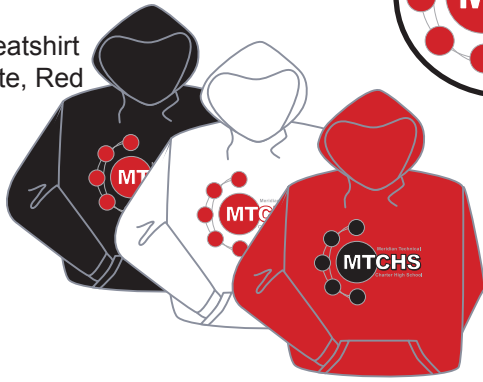

Item: 18500

Adult Hooded Sweatshirt
 Color: Black, White, Red
 Size: S-3XL
 Price: \$24.00
 2XL add \$2.00
 3XL add \$4.00

Item: 2000

100% Cotton T-Shirt
 Colors: Black, White, Red
 Size: S-3XL
 Price: \$13.00
 2XL add \$2.00
 3XL add \$4.00

Item: L500

Ladies Polo Shirt
 Color: Black, White, Red
 Size: S-3XL
 Price: \$19.00
 2XL add \$2.00
 3XL add \$4.00

Item: K500

Men's Polo Shirt
 Color: Black, White, Red
 Size: S-3XL
 Price: \$19.00
 2XL add \$2.00
 3XL add \$4.00

Item: L608

Ladies Dress Shirt (Long Sleeve)
 Color: Black/Lite Stone, White/Lite Stone, Red/Lite Stone
 Size: S-3XL
 Price: \$27.00
 2XL add \$2.00
 3XL add \$4.00

Item: S608

Men's Dress Shirt (Long Sleeve)
 Color: Black/Lite Stone, White/Lite Stone, Red/Lite Stone
 Size: S-3XL
 Price: 27.00
 2XL add \$2.00
 3XL add \$4.00