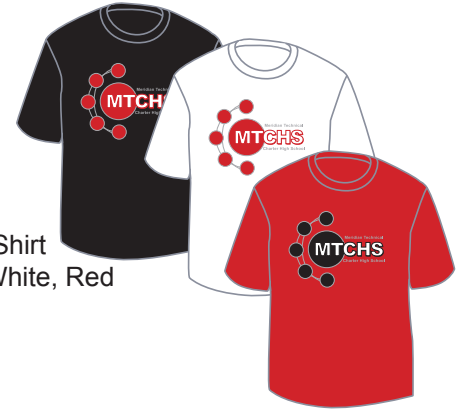

Item: 18500

Adult Hooded Sweatshirt
 Color: Black, White, Red
 Size: S-3XL
 Price: \$24.00
 2XL add \$2.00
 3XL add \$4.00

Item: 2000

100% Cotton T-Shirt
 Colors: Black, White, Red
 Size: S-3XL
 Price: \$13.00
 2XL add \$2.00
 3XL add \$4.00

Item: L500

Ladies Polo Shirt
 Color: Black, White, Red
 Size: S-3XL
 Price: \$19.00
 2XL add \$2.00
 3XL add \$4.00

Item: K500

Men's Polo Shirt
 Color: Black, White, Red
 Size: S-3XL
 Price: \$19.00
 2XL add \$2.00
 3XL add \$4.00

Item: L608

Ladies Dress Shirt (Long Sleeve)
 Color: Black/Lite Stone, White/Lite Stone, Red/Lite Stone
 Size: S-3XL
 Price: \$27.00
 2XL add \$2.00
 3XL add \$4.00

Item: S608

Men's Dress Shirt (Long Sleeve)
 Color: Black/Lite Stone, White/Lite Stone, Red/Lite Stone
 Size: S-3XL
 Price: 27.00
 2XL add \$2.00
 3XL add \$4.00