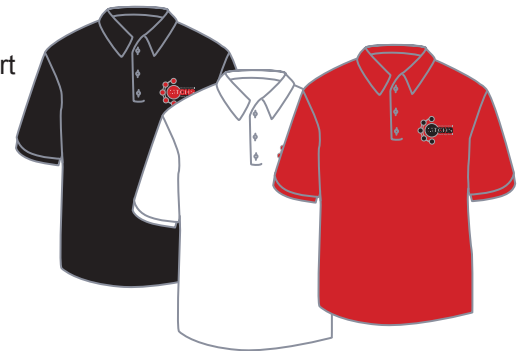

Item: 18500

Adult Hooded Sweatshirt
 Color: Black, White, Red
 Size: S-3XL
 Price: \$24.00
 2XL add \$2.00
 3XL add \$4.00

Item: 2000

100% Cotton T-Shirt
 Colors: Black, White, Red
 Size: S-3XL
 Price: \$13.00
 2XL add \$2.00
 3XL add \$4.00

Item: L500

Ladies Polo Shirt
 Color: Black, White, Red
 Size: S-3XL
 Price: \$19.00
 2XL add \$2.00
 3XL add \$4.00

Item: K500

Men's Polo Shirt
 Color: Black, White, Red
 Size: S-3XL
 Price: \$19.00
 2XL add \$2.00
 3XL add \$4.00

Item: L608

Ladies Dress Shirt (Long Sleeve)
 Color: Black/Lite Stone, White/Lite Stone, Red/Lite Stone
 Size: S-3XL
 Price: \$27.00
 2XL add \$2.00
 3XL add \$4.00

Item: S608

Men's Dress Shirt (Long Sleeve)
 Color: Black/Lite Stone, White/Lite Stone, Red/Lite Stone
 Size: S-3XL
 Price: 27.00
 2XL add \$2.00
 3XL add \$4.00